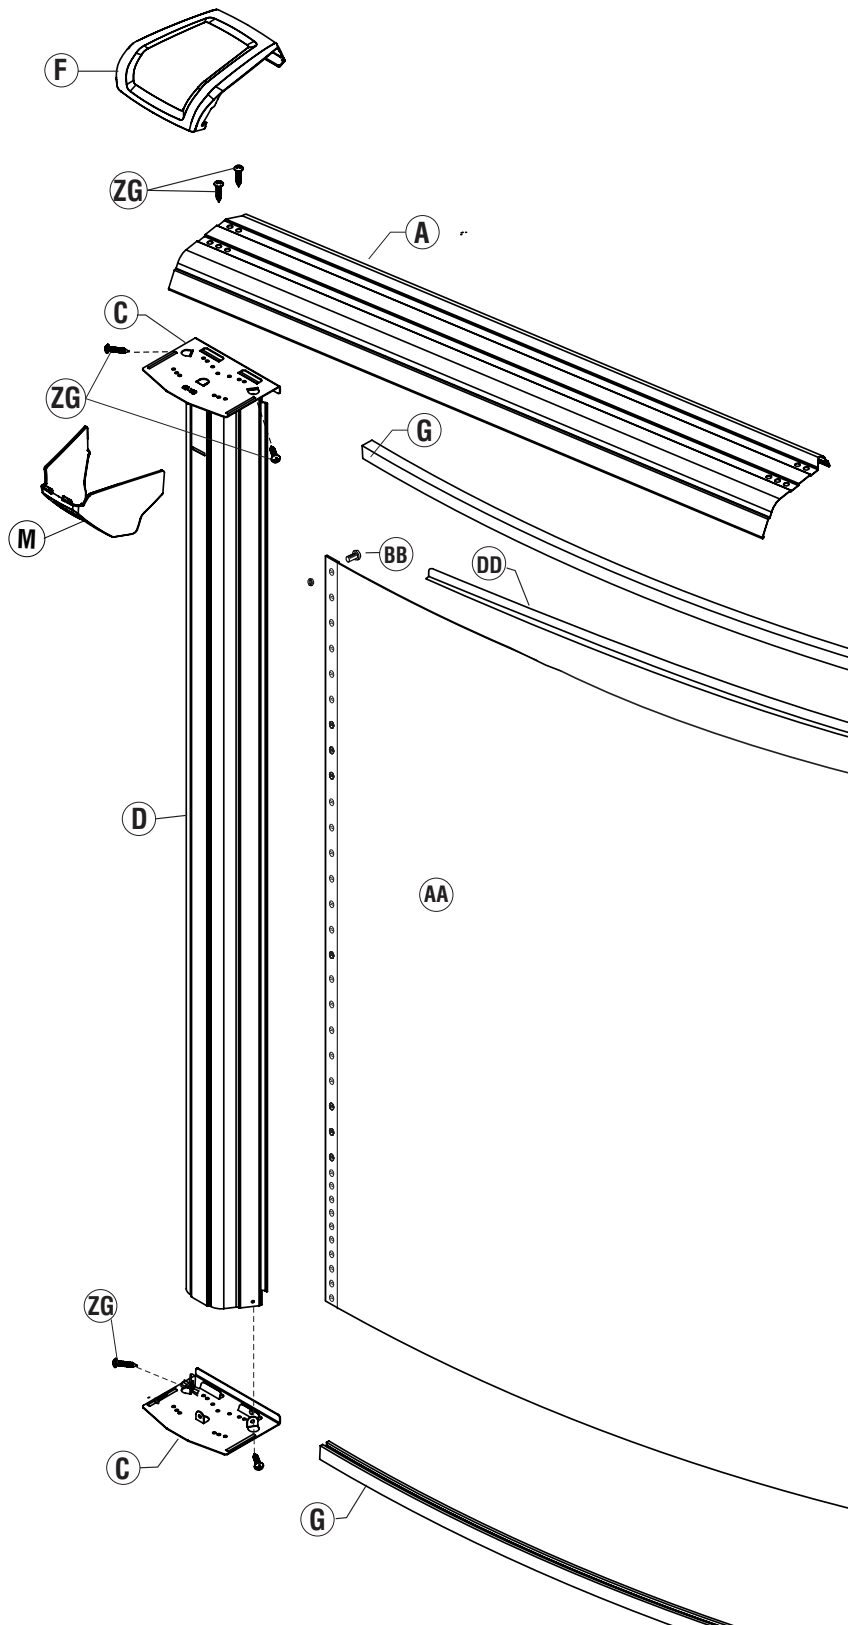

PARTS LIST

PARTS	DESCRIPTION
AA	POOL WALL
BB	BOLT - NUT FOR WALL
A	LEDGE
C	BOTTOM AND TOP CONNECTOR
D	UPRIGHT
F	TOP CAP
G	BOTTOM AND TOP TRACK
M	CAP EXTENSION ROUND SECTION
DD	COPING STRIPS (OPTIONAL)
ZG	GOLD SCREW