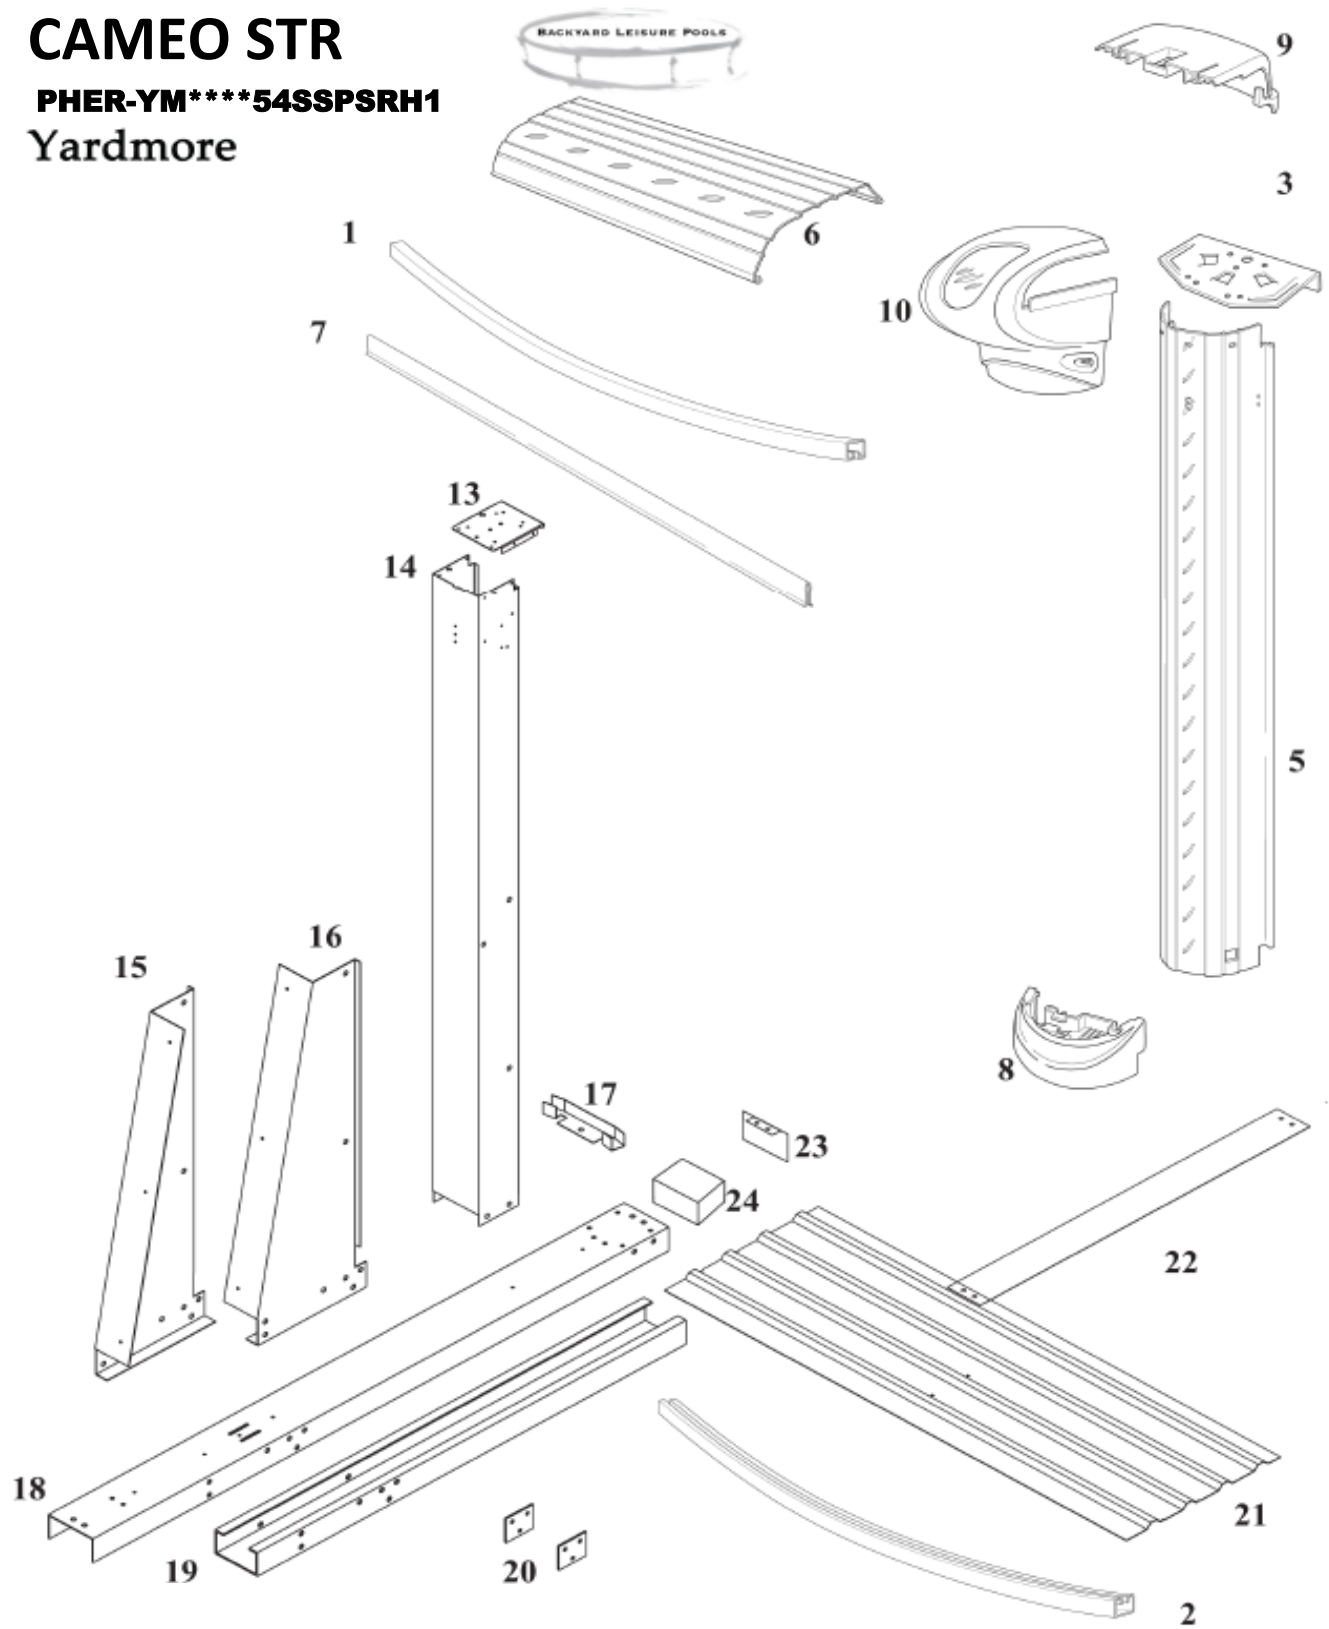

# CAMEO STR

PHER-YM\*\*\*\*54SSPSRH1  
Yardmore

**Product Description:****Cameo Yardmore Oval****Product Code:****PHER-YM\*\*\*\*54SSPSRH1****Quantity Required for Installation (by Pool Size)**

Index #	Description	Part #	Length	1224	1524	1530	1833	1840
6	Top Rail Curved	22769	40-1/8"					
6	Top Rail Curved	22750	40-1/8"	10				
6	Top Rail Curved	22751	51-3/16"		10	10		
6	Top Rail Curved	22752	51-15/16"				12	12
6	Top Rail Transistion	29812	47-1/4"		4			
6	Top Rail Straight Side	22755	41-1/8"					
6	Top Rail Straight Side	22756	41-1/4"	8	2	10	10	14
14	Wrap Upright	35739	54"	6	4	8	8	12
5	Upright	22760	53-5/8"	12	12	12	14	14
9	Top Cap Small Inner Half	22734		18	16	20	22	26
10	Top Cap Large Outer Half Straight Side	22733		6	4	8	8	12
10	Top Cap Large Outer Half Curved Side	22732		12	12	12	14	14
8	Top Cap Boot	22735		12	12	12	14	14
3	Top Plate	22761	6"	12	12	12	14	14
3	Top Plate Oval	22762	6"	6	4	8	8	12
7	Plastic Coping	10296	48"	16	19	19	21	24
23	Oval Channel End Cap	22726		6	4	8	8	12
24	Oval Channel Foam Block	29917		6	4	8	8	12
1	Rim	38513	8"	6	4	8	8	12
1	Rim	38512	33"	4	2	6	6	10
1	Rim	38511	37"	4		4	4	4
1	Rim	38514	43"		4			
1	Inner Stabilizer	38501	42-5/8"	10				
1	Inner Stabilizer	38502	53-1/4"		10	10		
1	Inner Stabilizer	38503	54-1/8"				12	12
2	Bottom Rail	38991	38"					
2	Bottom Rail	38736	38"	10				
2	Bottom Rail	14950	49"		10	10		
2	Bottom Rail	14949	50"				12	12
2	Bottom Rail Straight Side	12327	37-1/2"					
2	Bottom Rail Straight Side	16713	37-1/2"	4	2	6	6	10
2	Bottom Rail Corner	16714	39"	4		4	4	4
2	Bottom Rail Corner	22901	45"		4			
17	Connector Bottom Rail Straight Side	16542		6	4	8	8	12
21	Pressure Plate	16549	44"	6	4	8	8	12
18	Strap Over Channel	16539	52-3/8"	6	4	8	8	12
19	Under Ground Channel YM	15933	45-9/16"	6	4	8	8	12
15	Yardmore Gusset Left	35740		6	4	8	8	12
16	Yardmore Gusset Right	35741		6	4	8	8	12
22	Strap Section	16724	41-11/16"	6				
22	Strap Section	16725	40-11/16"		6	12		
22	Strap Section	16726	52-11/16"				12	12
23	Strap Section	16723	39-9/32"					2
20	Hardware Stainless Steel YM 4 Upright	22-16720		1	1	2	2	3
20	Hardware Stainless Steel YM 2 Upright	22-16722		1				
*	Hardware	44-10022						
*	Hardware	44-10023		1				
*	Hardware	44-10024			1			
*	Hardware	44-10026				1		
*	Hardware	44-10027					1	
*	Hardware	44-10028						1
*	Hardware	22-10090						
*	Hardware	22-10073						
	Envelope Safety Stickers	95-0007		1	1	1	1	1
	Instructional DVD	36878		1	1	1	1	1